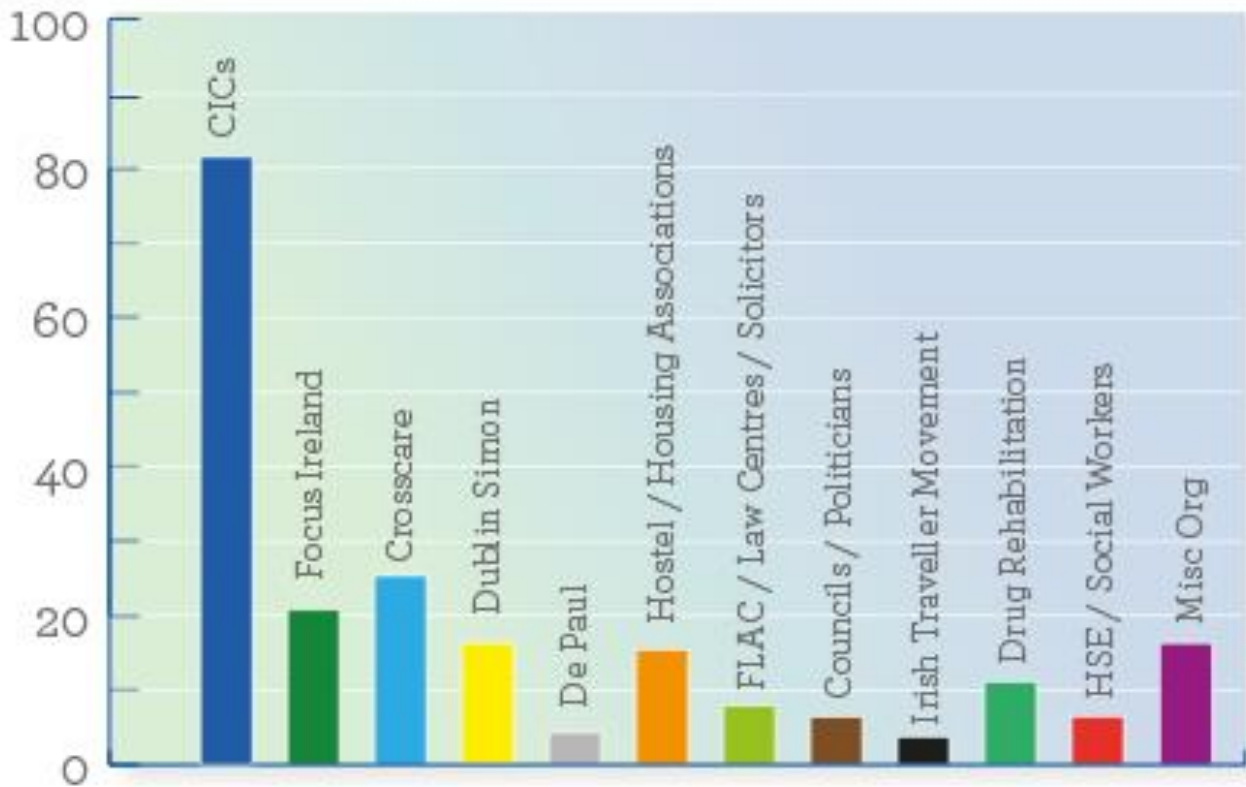

## Types of queries advised on

### How clients and queries were referred to MLRC in 2014

Total client cases & queries in 2014 = 712

### Types of Client Cases %

## Organisational Queries 2014

Total organisational queries in 2014 = 219