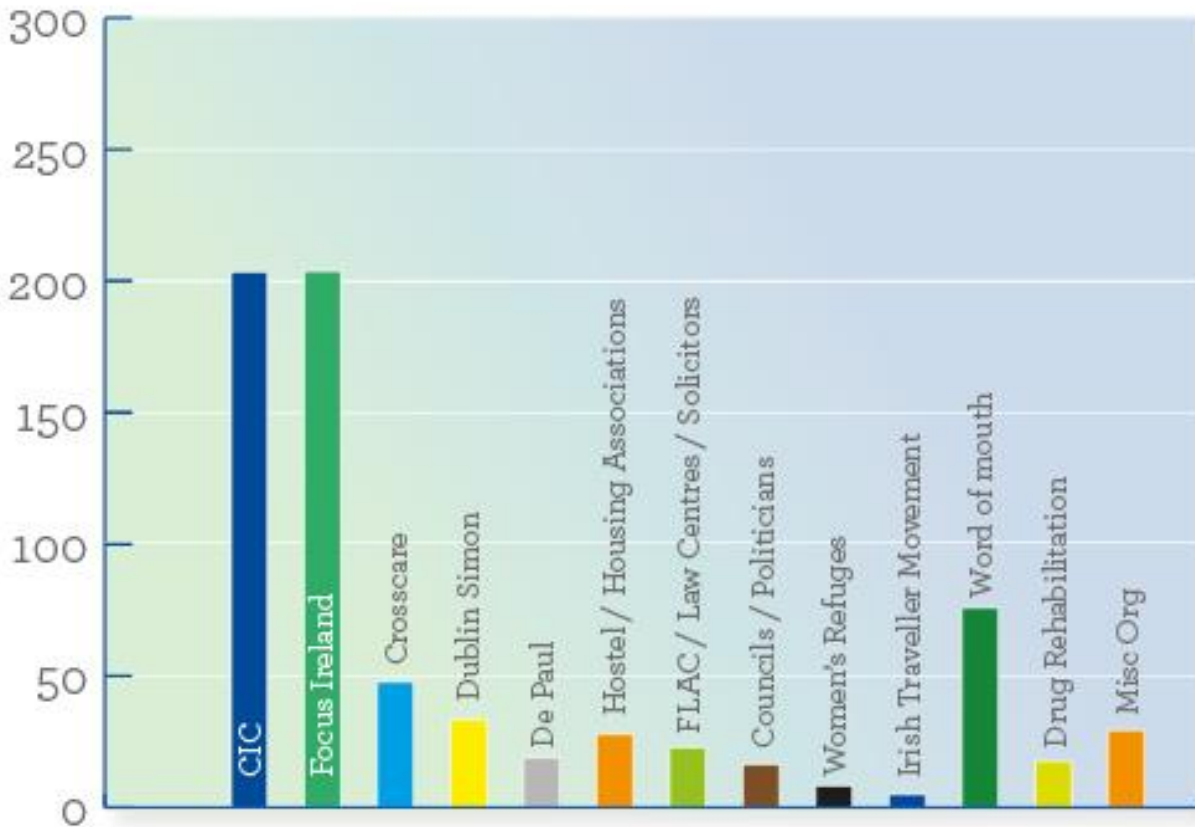

## MLRC Legal Advice and Representation

## Types of queries advised on

### How clients and queries were referred to MLRC in 2014

Total client cases & queries in 2014 = 712