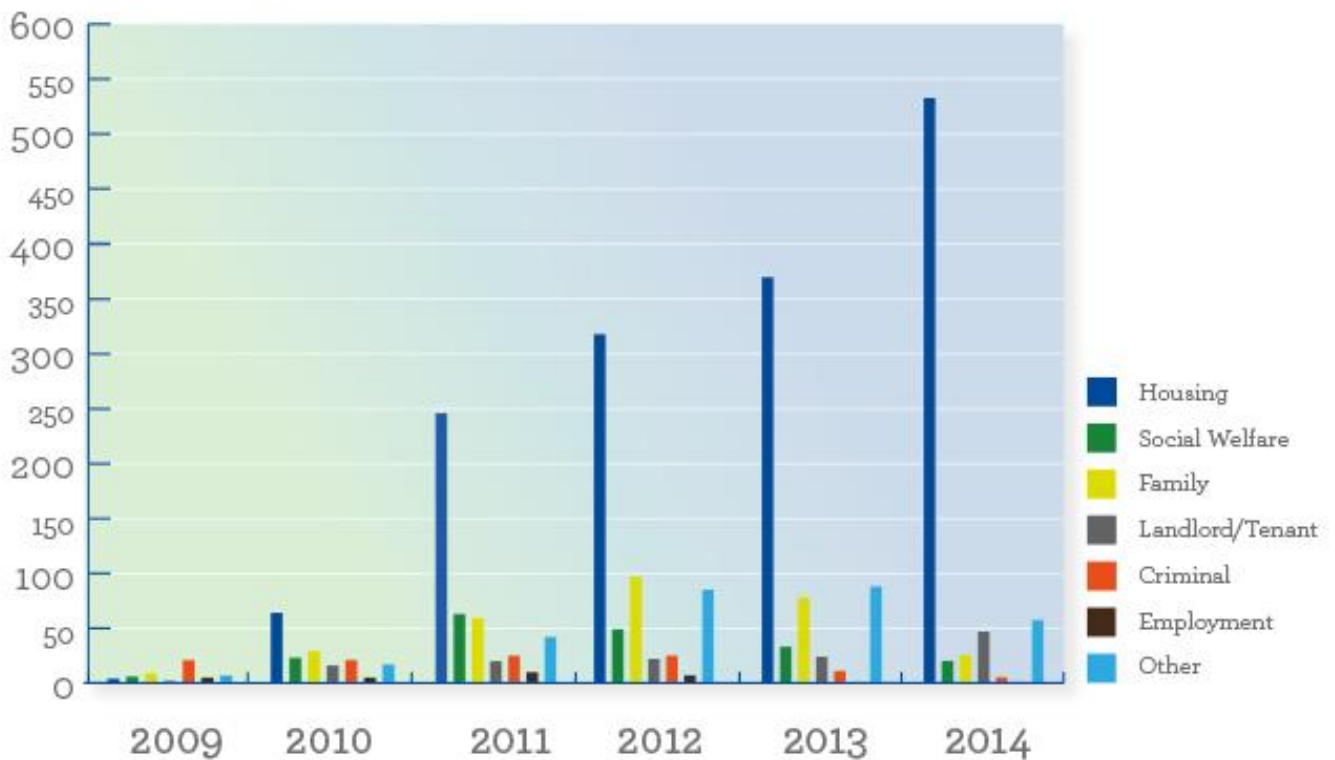

## Types of queries advised on

### How clients and queries were referred to MLRC in 2014

Total client cases & queries in 2014 = 712

### Types of Client Cases %

## Organisational Queries 2014

Total organisational queries in 2014 = 219